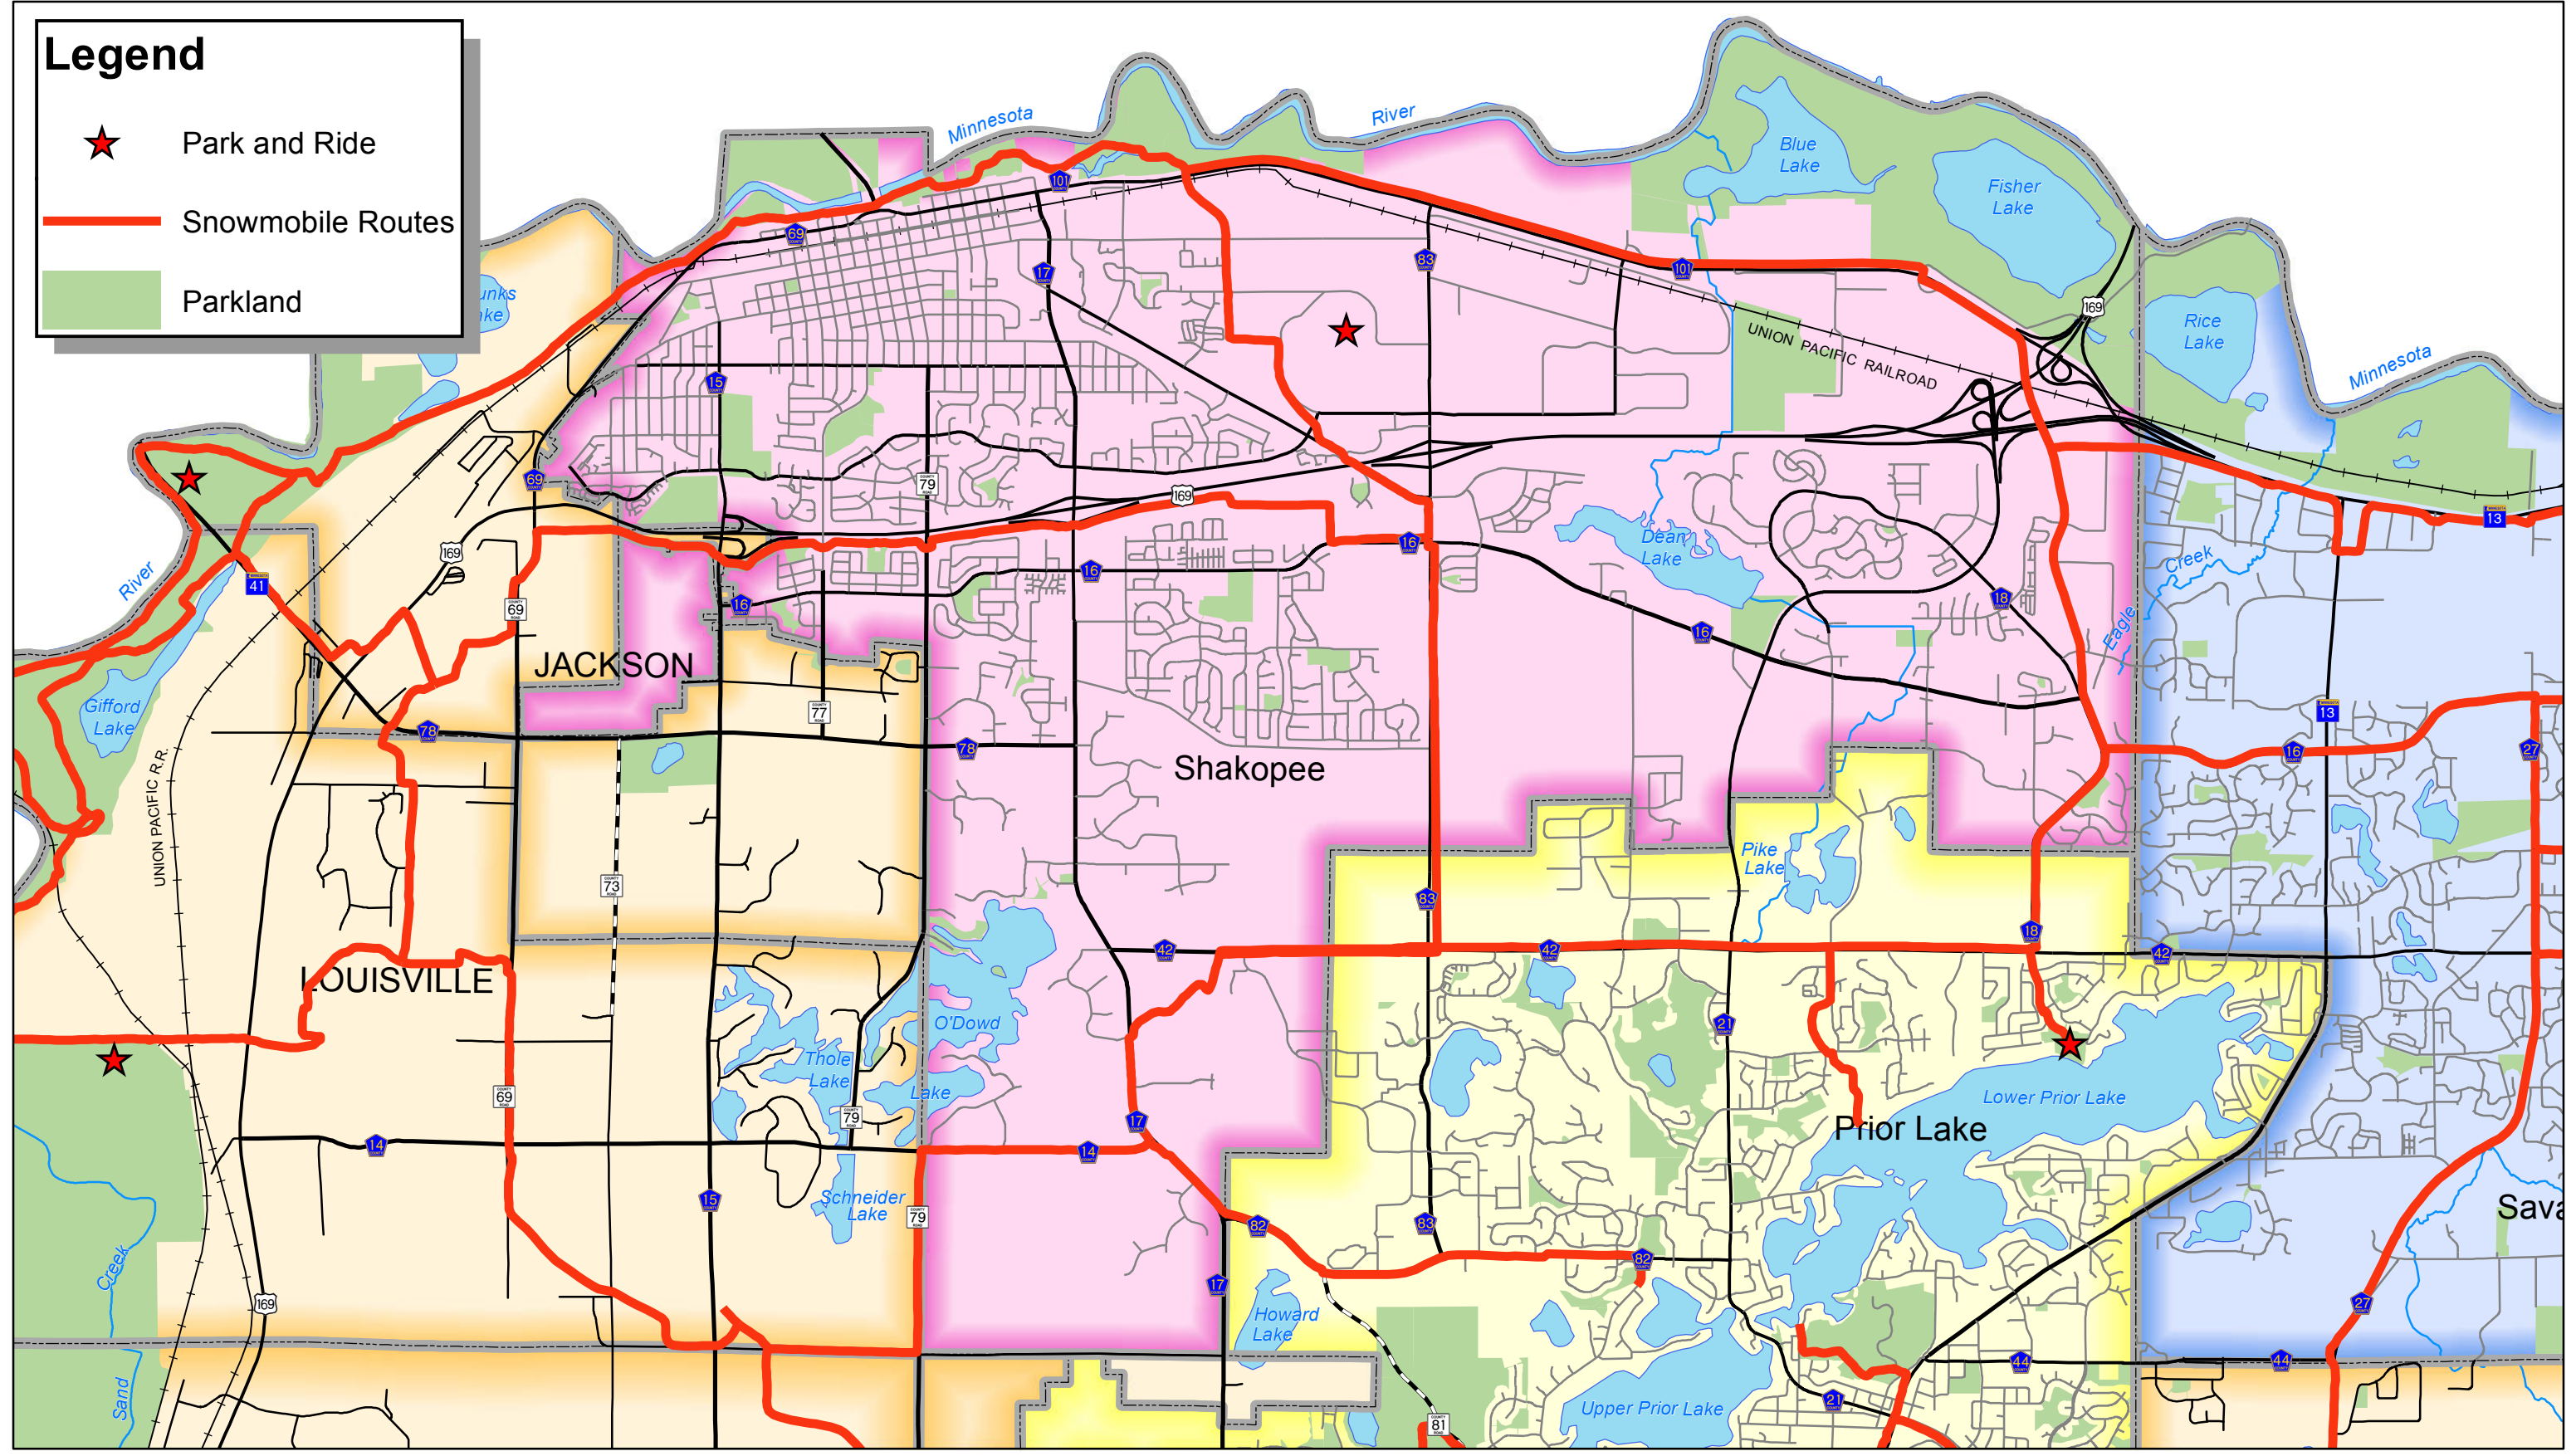

**Legend**

- ★ Park and Ride
- Snowmobile Routes
- Parkland

# 2011 Snowmobile Routes in Shakopee

Prepared by Scott County Parks & Trails, November 2011  
 Snowmobile Trail Routes Data Provided by MN DNR, Sno-Trails, and River Valley Trail Blazers